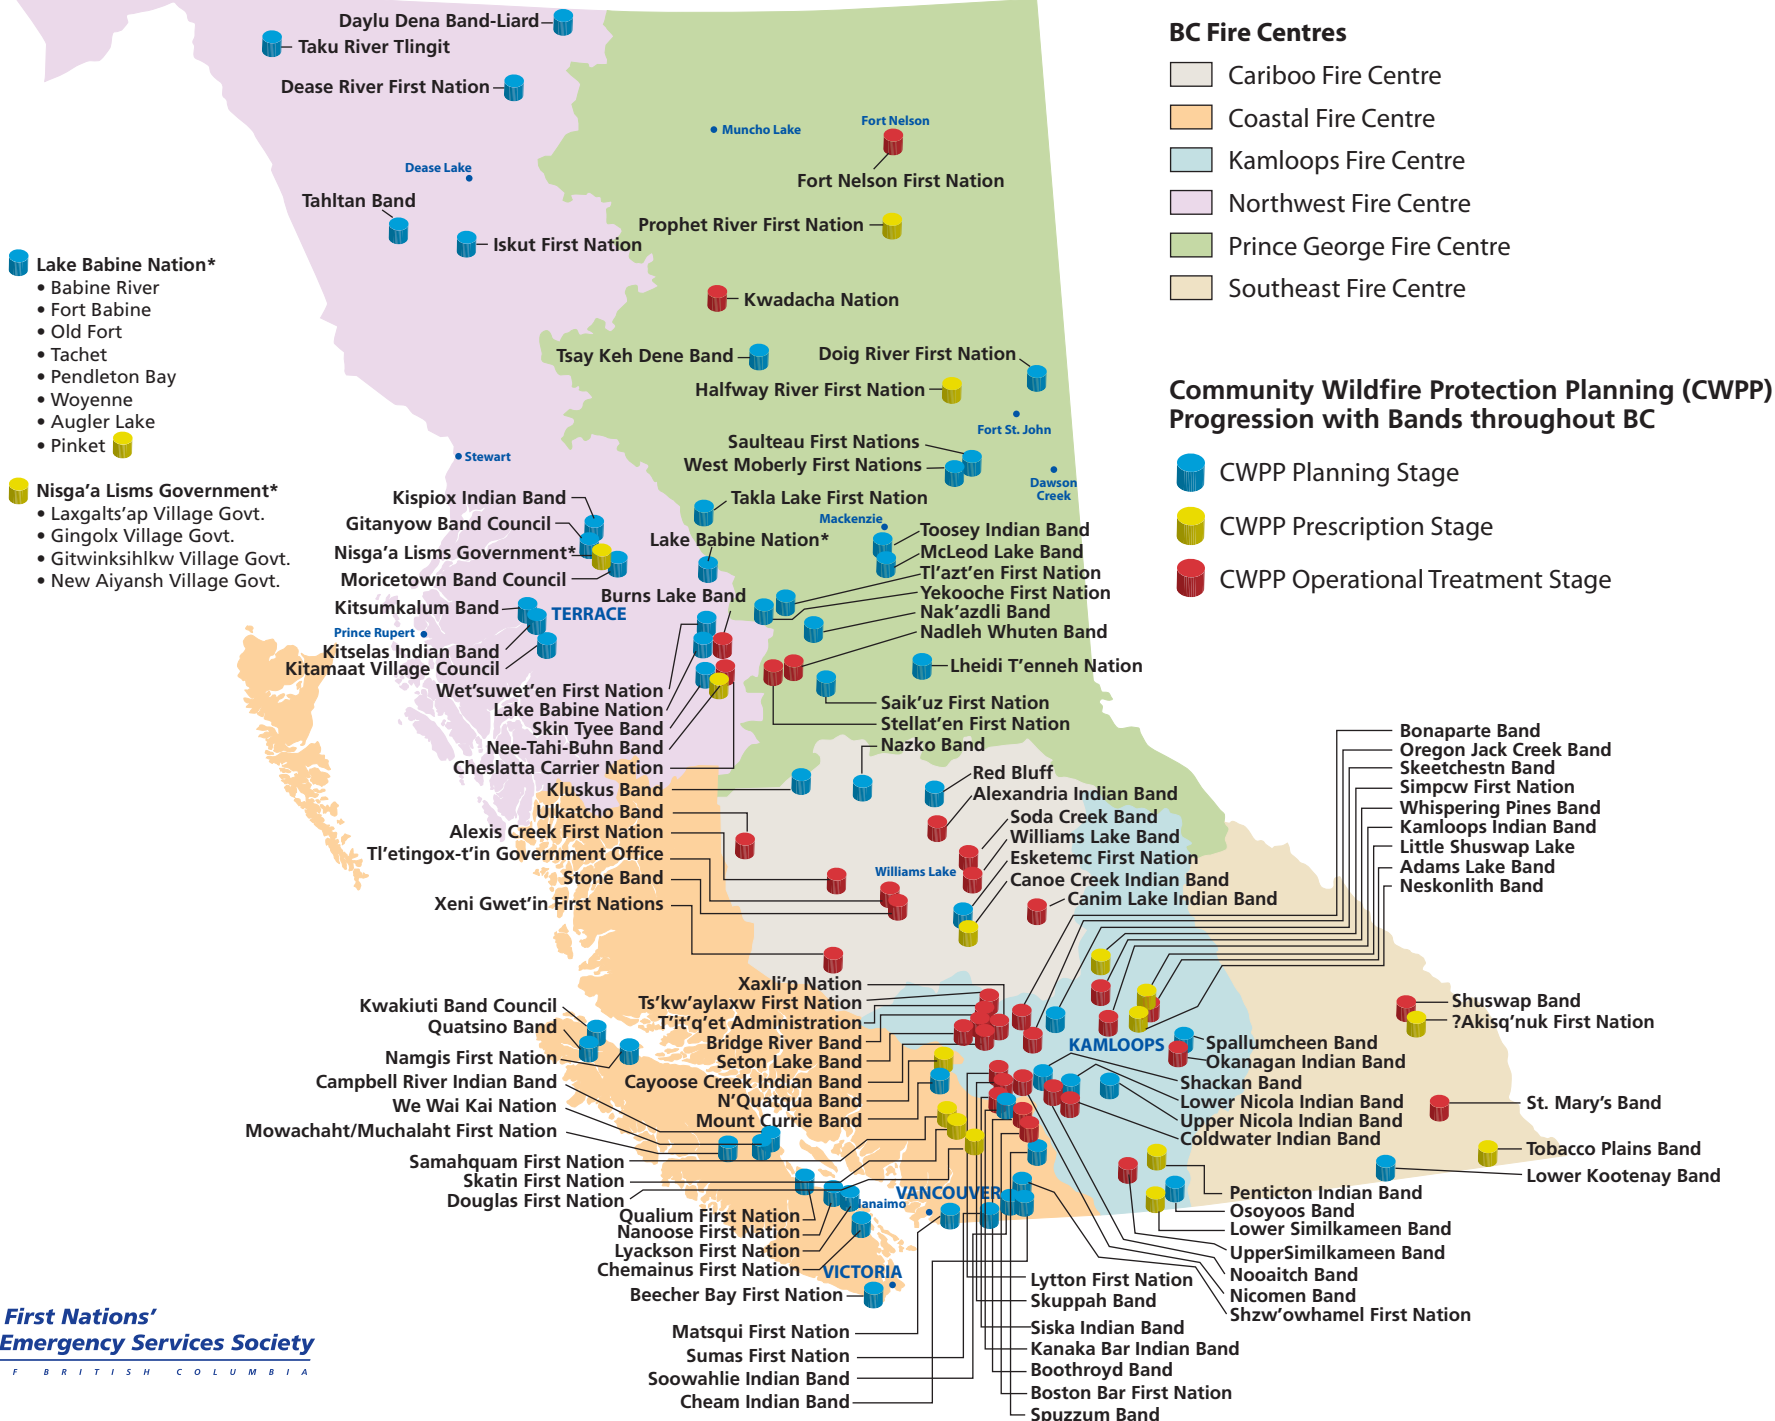

Provincial Strategic Wildfire Prevention Initiative (SWPI) (Crown Lands)

BC Fire Centres

- Cariboo Fire Centre
- Coastal Fire Centre
- Kamloops Fire Centre
- Northwest Fire Centre
- Prince George Fire Centre
- Southeast Fire Centre

Community Wildfire Protection Planning (CWPP) Progression with Bands throughout BC

- CWPP Planning Stage
- CWPP Prescription Stage
- CWPP Operational Treatment Stage

- Lake Babine Nation***
 - Babine River
 - Fort Babine
 - Old Fort
 - Tachet
 - Pendleton Bay
 - Woyenne
 - Augler Lake
 - Pinket

- Nisga'a Lisims Government***
 - Laxgalts'ap Village Govt.
 - Gingolx Village Govt.
 - Gitwinksihlkw Village Govt.
 - New Aiyansh Village Govt.